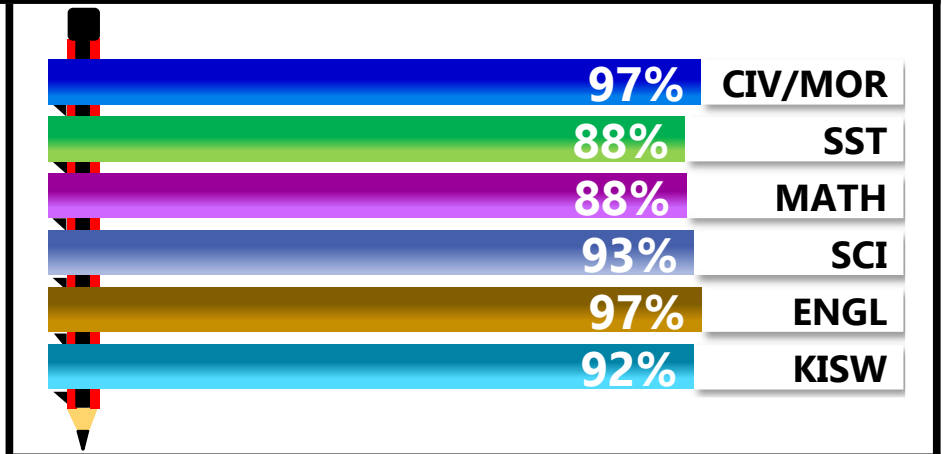

MTUKI HIGHLAND				
REGION: DAR ES SALAAM		SCHOOL AVERAGE	277.2	OVERALL GRADE		
DISTRICT: ILALA				CATEGORY		A
				BELOW 40		

SUBJECT PERFORMANCE ANALYSIS

SUBJECT NAME	AVG	%	RNK	
ENGLISH	48.5	97%	1	
CIVIC & MORAL	48.4	97%	2	
SCIENCE	46.3	93%	3	
KISWAHILI	46.1	92%	4	
MATHEMATICS	44.1	88%	5	
SOCIAL STUDIES	43.8	88%	6	
BOYS/GIRLS PASS RATE		STD	AVG	%
BOYS		7	0.65	65%
GIRLS		4	0.35	35%

GRADE ANALYSIS SUMMARY					
SUBJECT NAME/GRADE	A	B	C	D	E
MATHEMATICS	10	0	1	0	0
KISWAHILI	10	1	0	0	0
ENGLISH	11	0	0	0	0
SCIENCE	11	0	0	0	0
SOCIAL STUDIES	8	2	1	0	0
CIVIC AND MORAL	10	0	0	0	0
OVERALL GRADE ANALYSIS	NO.	SEATED	%		
A	10	11	91%		
B	1		9%		
C	0		0%		
D	0	0	0%		
E	0		0%