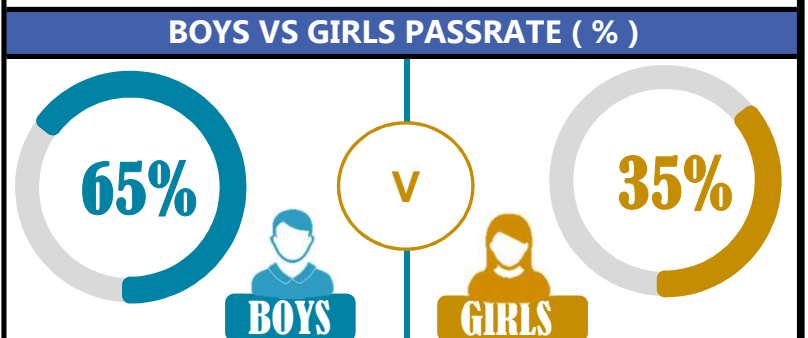

OVERALL PERFORMANCE ANALYSIS		
REGISTERED	11	100%
SEATED	11	100%
ABSENTEES	0	0%
PASSED	11	100%
FAILED	0	0%